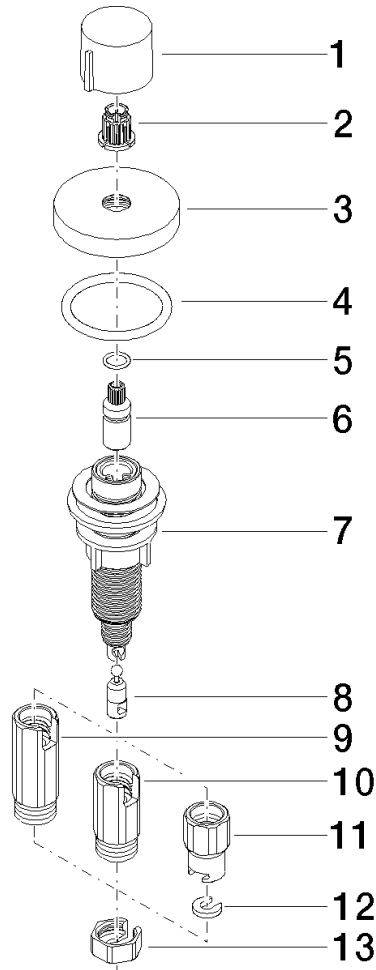

**Strainer waste with control handle - Platinum**

ELIO

10 710 970

- control for single basin
- including adapter for Bowden cable

Fits ELIO, ENO, MEM, META SQUARE, SYNC, TARA and TARA ULTRA

Fits: ELIO, MEM, TARA, TARA ULTRA, META SQUARE

	Platinum	10 710 970-08
	Chrome	10 710 970-00
	Brushed Platinum	10 710 970-06
	Durabass (23kt Gold)	10 710 970-09
	Dark Chrome	10 710 970-19
	Brushed Durabass (23kt Gold)	10 710 970-28
	Matte Black	10 710 970-33
	Brushed Champagne (22kt Gold)	10 710 970-46
	Champagne (22kt Gold)	10 710 970-47
	Brushed Chrome	10 710 970-93
	Brushed Dark Platinum	10 710 970-99

10 710 970

mm [inches]

10 710 970

Parts for other finishes can be found here: [Chrome](#)

Spare parts list

No.	Item Number	Name	Quantity used	Delivery time
1	09 20 97 030-08	handle	1	40
2	90 12 12 002 00 90	fixing cap	1	2
3	09 27 87 006-08	rosette	1	40
4	90 14 10 043 00 90	seal	1	2
5	09 14 10 042 90	seal	1	2
6	09 29 06 087-08	spindle	1	-
Spare part can no longer be ordered, please order the replacement item				
7	04 30 01 029 00 90	adaptor	1	2
8	09 24 03 175 90	adaptor	1	2
9	09 11 10 073-07	connection	1	30
10	09 11 10 074-07	connection	1	30
11	09 11 10 079-07	connection	1	30
12	09 30 11 087 90	disc	1	2
13	09 23 30 024-07	nut	1	30