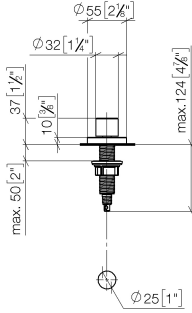

**Strainer waste with control handle - Platinum**

ELIO

10 710 970

- control for single basin
- including adapter for Bowden cable

Fits ELIO, ENO, MEM, META SQUARE, SYNC, TARA and TARA ULTRA

Fits: ELIO, MEM, TARA, TARA ULTRA, META SQUARE

10 710 970

mm [inches]

10 710 970

Parts for other finishes can be found here: [Chrome](#)

Spare parts list

No.	Item Number	Name	Quantity used	Delivery time
1	09 20 97 030-08	handle	1	40
2	90 12 12 002 00 90	fixing cap	1	2
3	09 27 87 006-08	rosette	1	40
4	90 14 10 043 00 90	seal	1	2
5	09 14 10 042 90	seal	1	2
6	09 29 06 087-08	spindle	1	-
Spare part can no longer be ordered, please order the replacement item				
7	04 30 01 029 00 90	adaptor	1	2
8	09 24 03 175 90	adaptor	1	2
9	09 11 10 073-07	connection	1	30
10	09 11 10 074-07	connection	1	30
11	09 11 10 079-07	connection	1	30
12	09 30 11 087 90	disc	1	2
13	09 23 30 024-07	nut	1	30